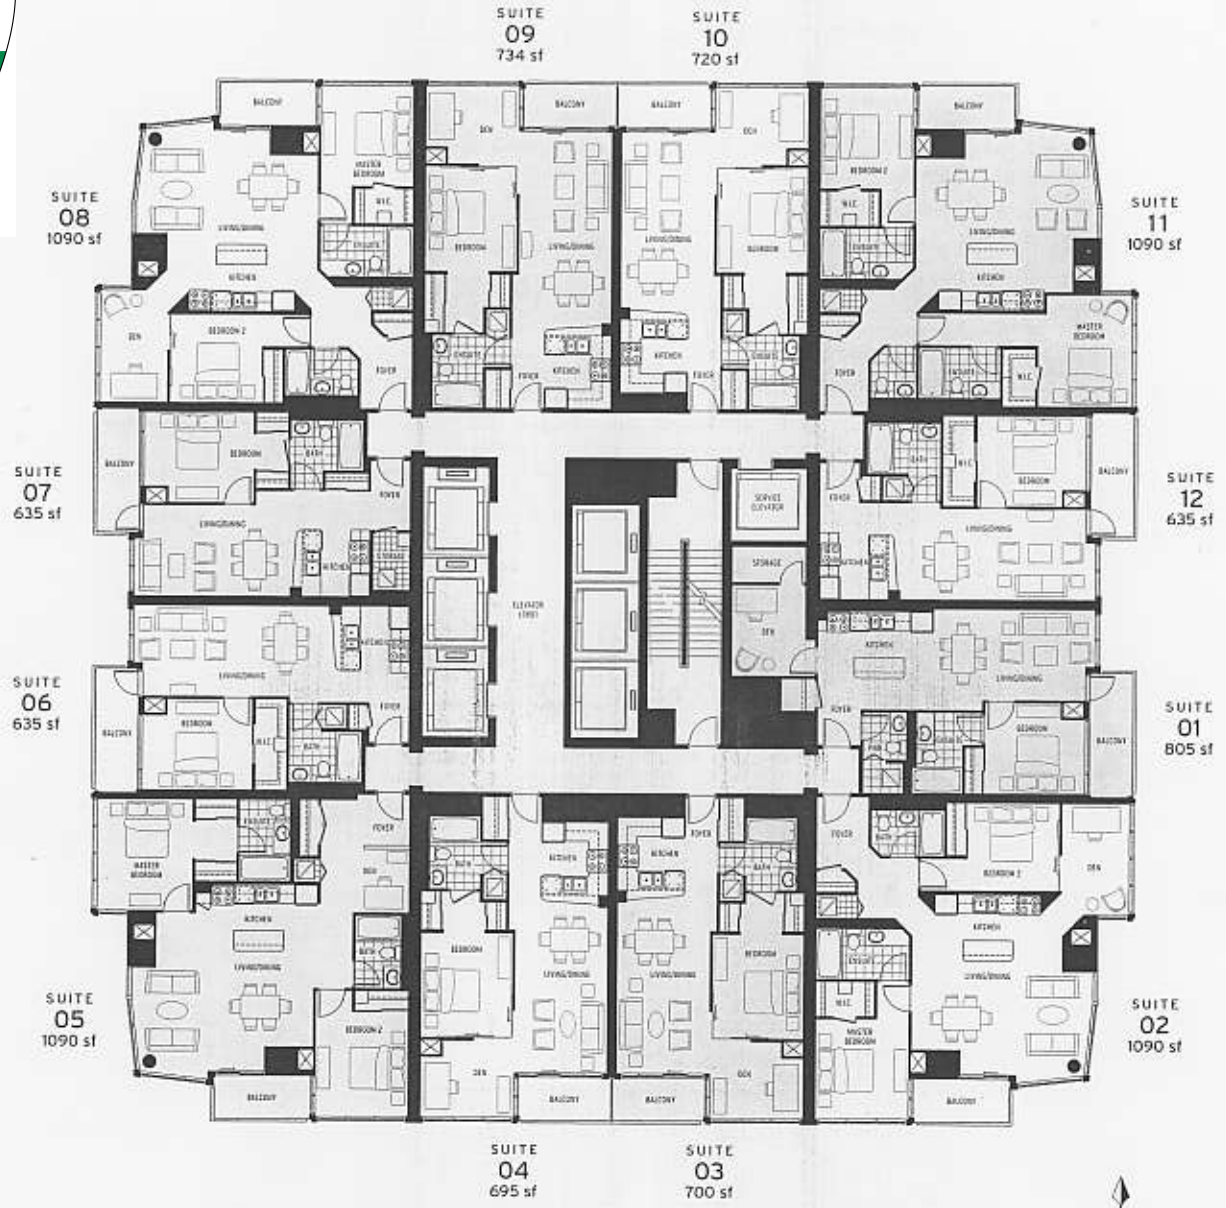

quantum2 THE NORTH TOWER

The Landmark Collection – Typical floor plan levels 7 to 33