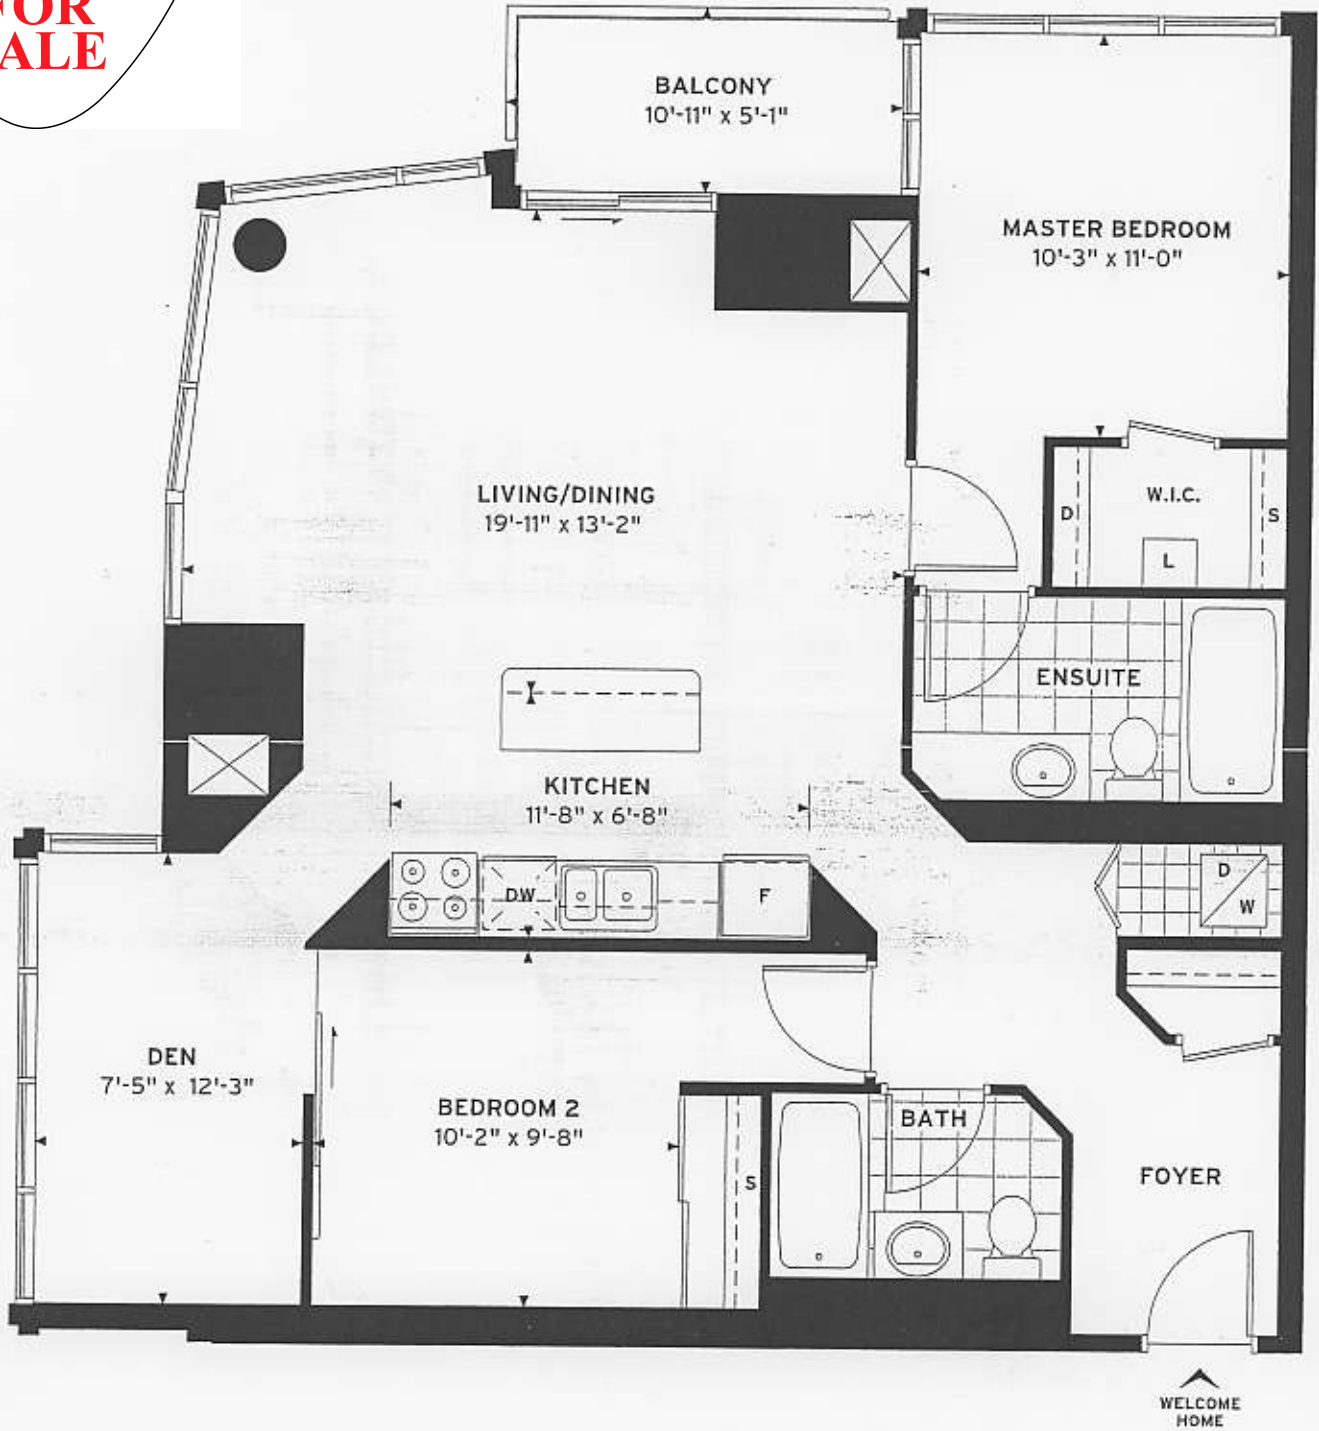

2 bedrooms + den + balcony
 1090 sq.ft. + 56 sq.ft. (balcony)
 Total area: 1146 sq.ft.

SUITE 02/08: TYPICAL FLOORS 7 - 46

AVAILABLE IN THE LANDMARK COLLECTION FLOORS 7 TO 33
 & THE LANDMARK II COLLECTION FLOORS 34 TO 46